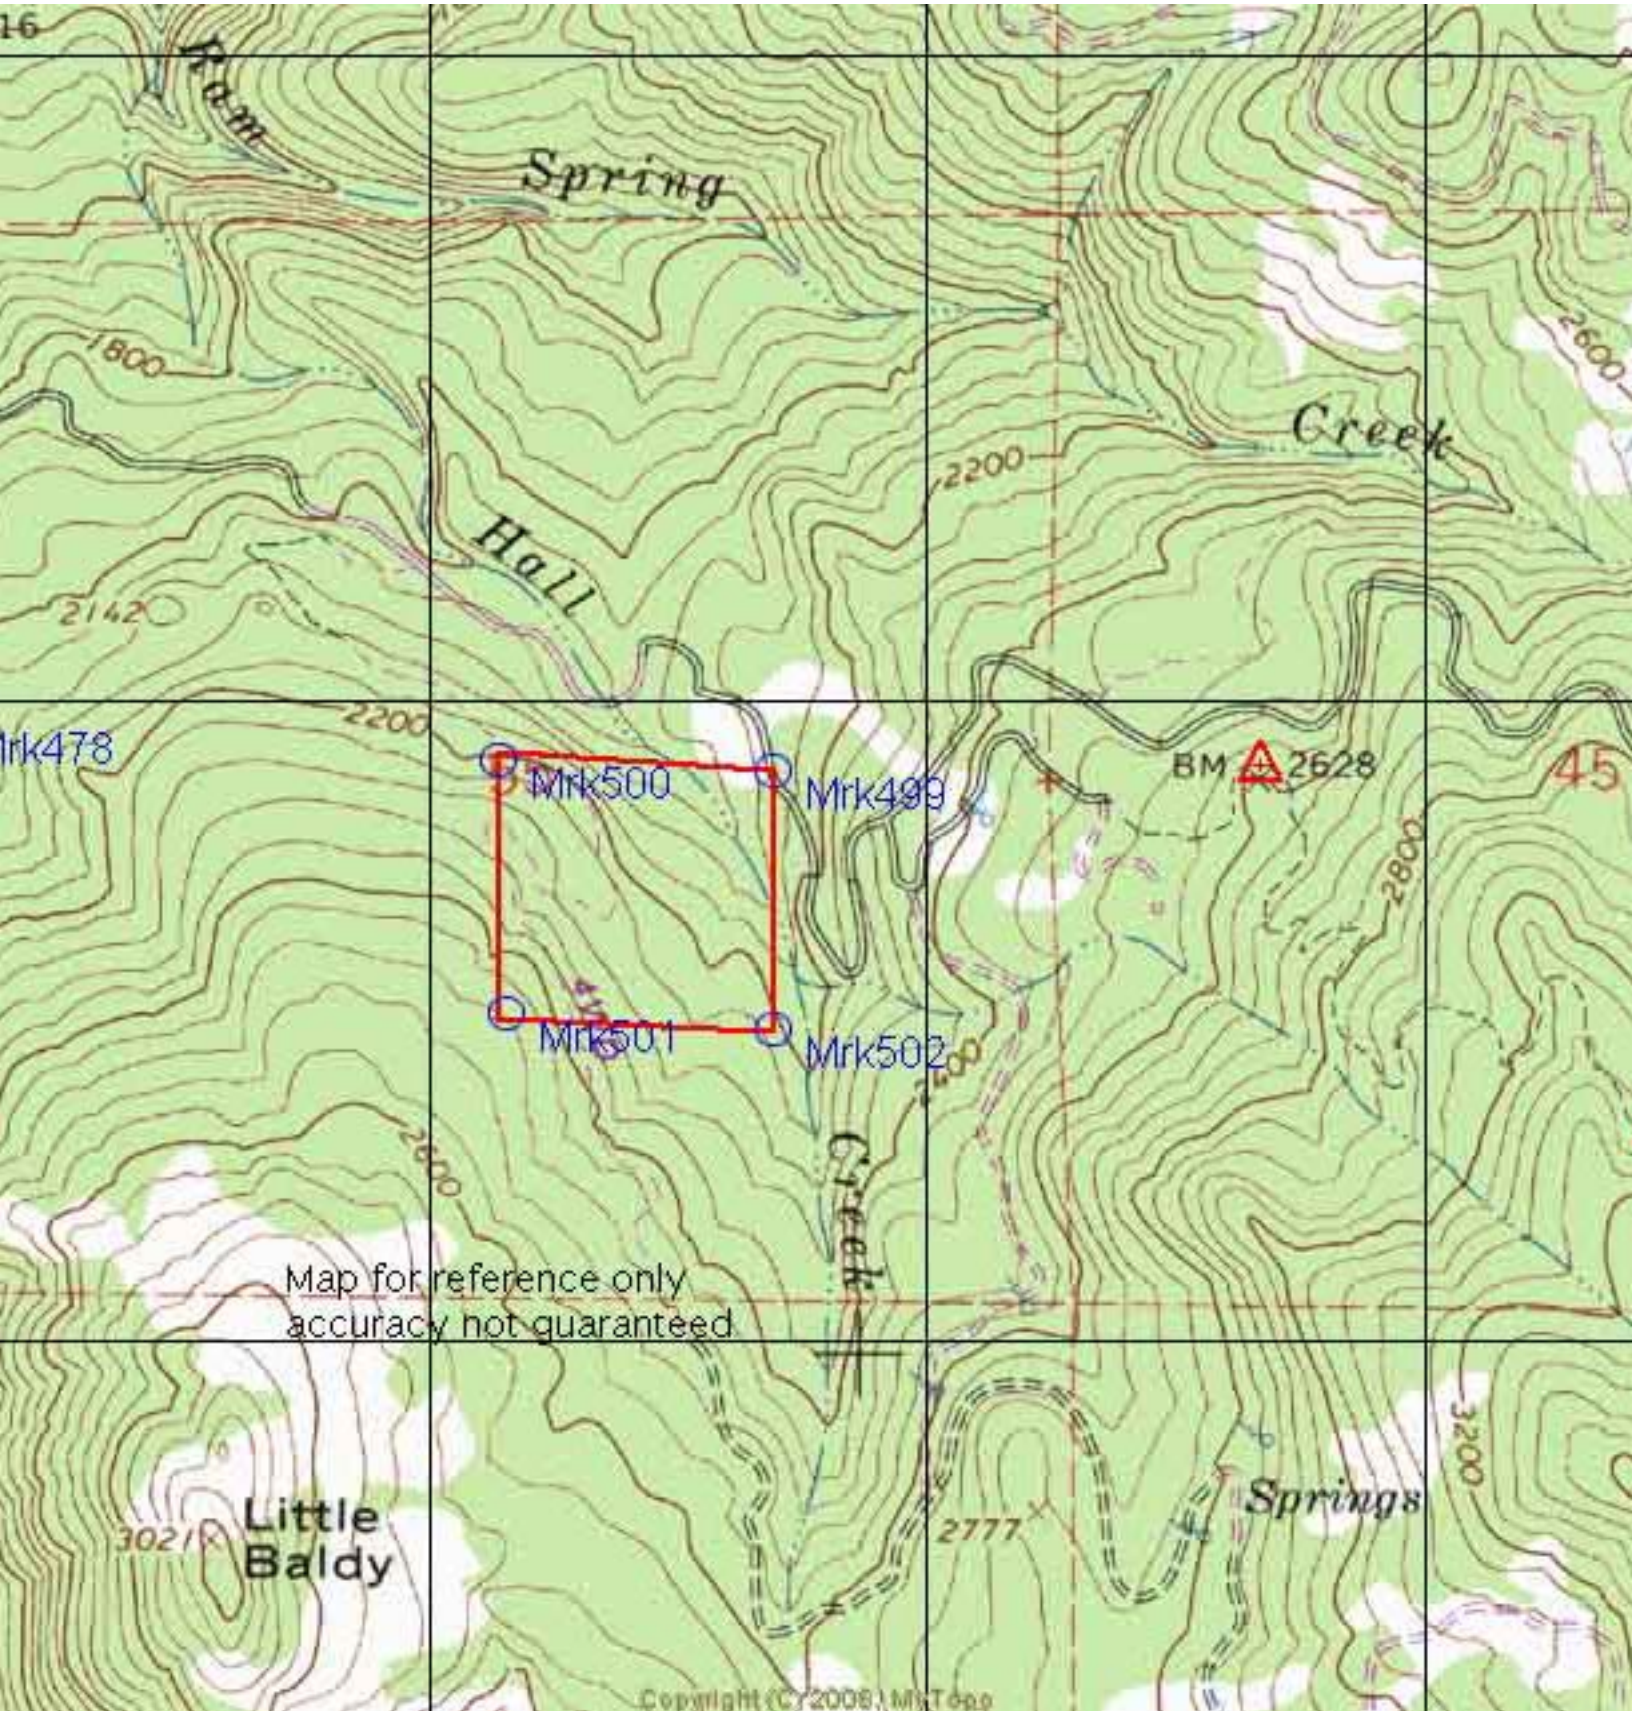

VAN DYKE 40 ACRES-

This parcel is located 17 miles north of Covelo on Mina Rd. Springs, year round creek, valuable timber. Exceptional beauty and privacy.

TONY SORACE
LAND AND RANCH BROKER
PONDEROSA AND SUN REALTY
635 S MAIN ST, WILLITS 707-459-5108

ASKING PRICE \$185,000
OWNER TERMS POSSIBLE

SUBJECT PROPERTY

MAP FOR REFERENCE ONLY ACCURACY NOT GUARANTEED

Copyright (C) 2008, MyTerra

locate